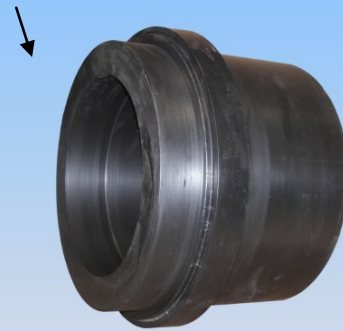

## BUTT FUSION FITTINGS: MJ ACCESSORY KITS

### MJ ADAPTERS WITH STIFFENER SLEEVE

Size	Part Number
3" IPS x DIPS MJ Adapter SDR11	BFPMJ10SS
4" IPS x DIPS MJ Adapter SDR11	BFPMJ11SS
6" IPS x DIPS MJ Adapter SDR11	BFPMJ12SS
8" IPS x DIPS MJ Adapter SDR11	BFPMJ14SS
10" IPS x DIPS MJ Adapter SDR11	BFPMJ16SS
12" IPS x DIPS MJ Adapter SDR11	BFPMJ18SS*
14" IPS x DIPS MJ Adapter SDR11	BFPMJ20SS*
16" IPS x DIPS MJ Adapter SDR11	BFPMJ22SS*

Stiffener side of MJ

Size	Part Number
2" METAL MJ KIT C153-Includes Gland, Ring	DFIMJK8
3" METAL MJ KIT C153-Includes Gland, Ring	DFIMJK10
4" METAL MJ KIT C153-Includes Gland, Ring	DFIMJK11
6" METAL MJ KIT C153-Includes Gland, Ring	DFIMJK12
8" METAL MJ KIT C153-Includes Gland, Ring	DFIMJK14
10" METAL MJ KIT C153-Includes Gland, Ring	DFIMJK16
12" METAL MJ KIT C153-Includes Gland, Ring	DFIMJK18
14" METAL MJ KIT C153-Includes Gland, Ring	DFIMJK20
16" METAL MJ KIT C153-Includes Gland, Ring	DFIMJK22
18" METAL MJ KIT C153-Includes Gland, Ring	DFIMJK24
24" METAL MJ KIT C153-Includes Gland, Ring	DFIMJK30